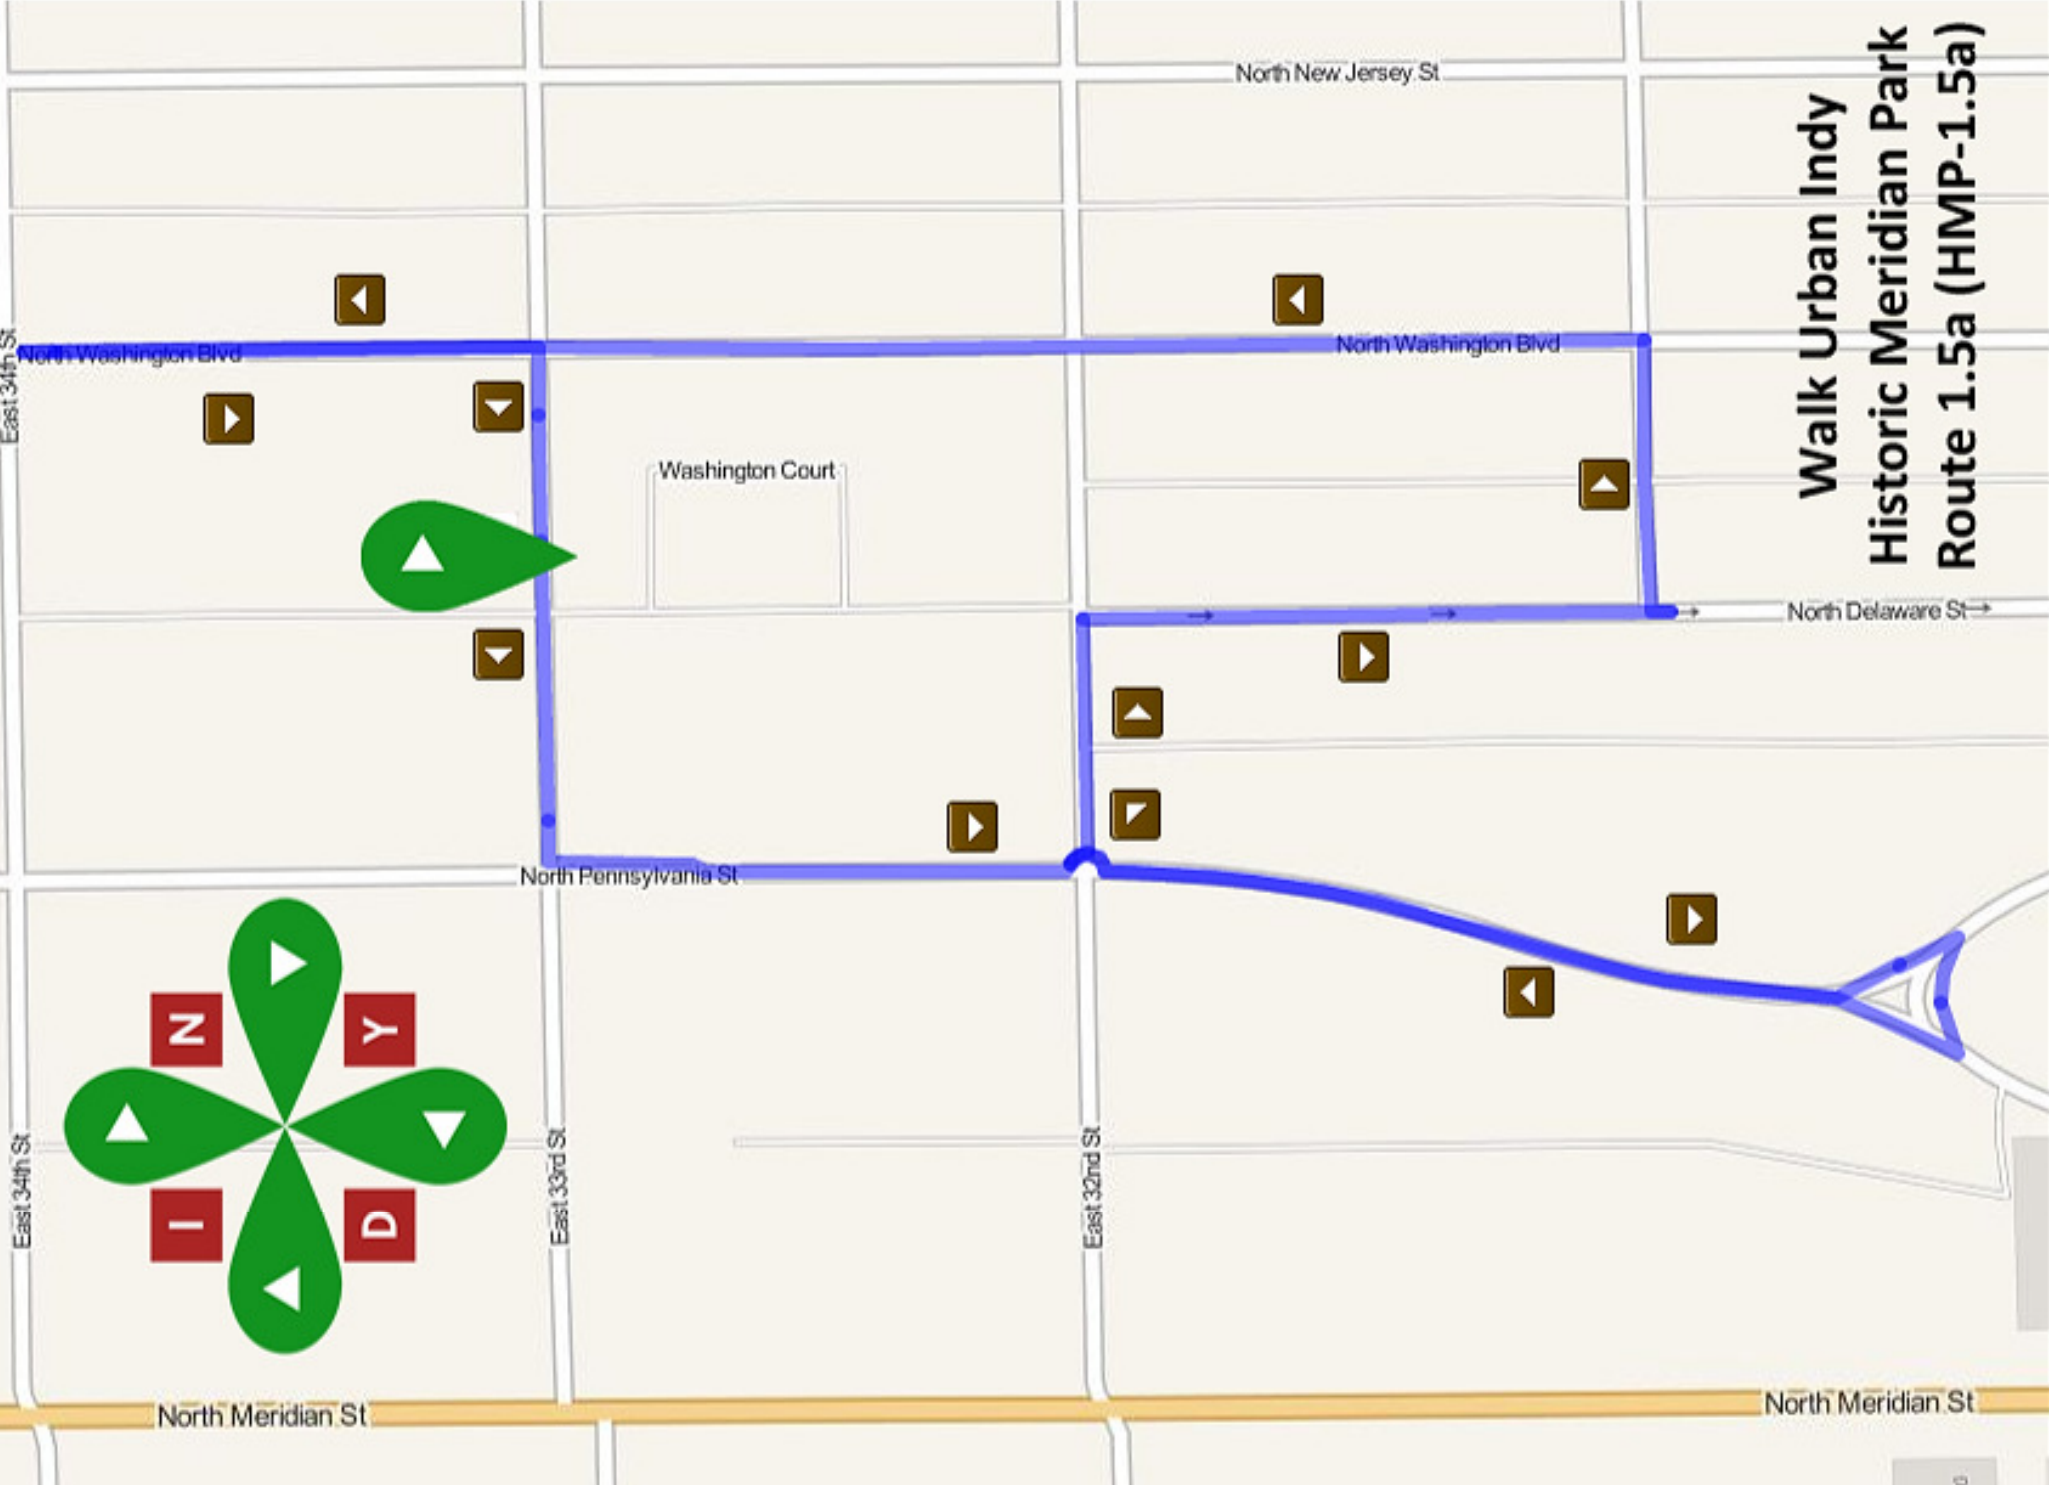

**Walk Urban Indy
Historic Meridian Park
Route 1.5a (HMP-1.5a)**

East 34th St

East 34th St

East 33rd St

East 32nd St

North New Jersey St

North Washington Blvd

North Washington Blvd

North Delaware St

North Pennsylvania St

North Meridian St

North Meridian St

Washington Court